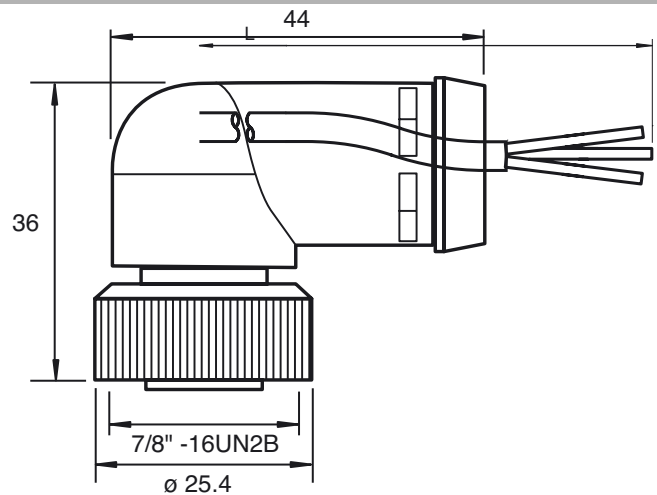

Model Number

V93-W-YE2M-STOOW

Female cordset, 7/8", 3-pin, STOOW cable

Dimensions

Technical data

General specifications

Number of pins	3
Connection 1	socket
Construction type 1	right angle
Threading 1	7/8 inch
Connection 2	cable end

Electrical specifications

Operating voltage	U_B	max. 600 V
Operating current	I_B	13 A
Volume resistance		< 5 m Ω

Ambient conditions

Ambient temperature	-40 ... 105 °C (-40 ... 221 °F)
---------------------	---------------------------------

Mechanical specifications

Degree of protection	IP67
Material	
Contacts	Cu alloy gold plated
Body	PVC, yellow
Cable	PVC
Slotted nut	nickel-plated brass
Core insulation	PVC
Cable	fine-strand, flexible
Sheath diameter	Ø 9.9 mm
Bending radius	10 x cable diameter
Color	yellow
Cores	3 x 1.5 mm ² (16 AWG)
Length	L 2 m
Note	STOOW UL Standard